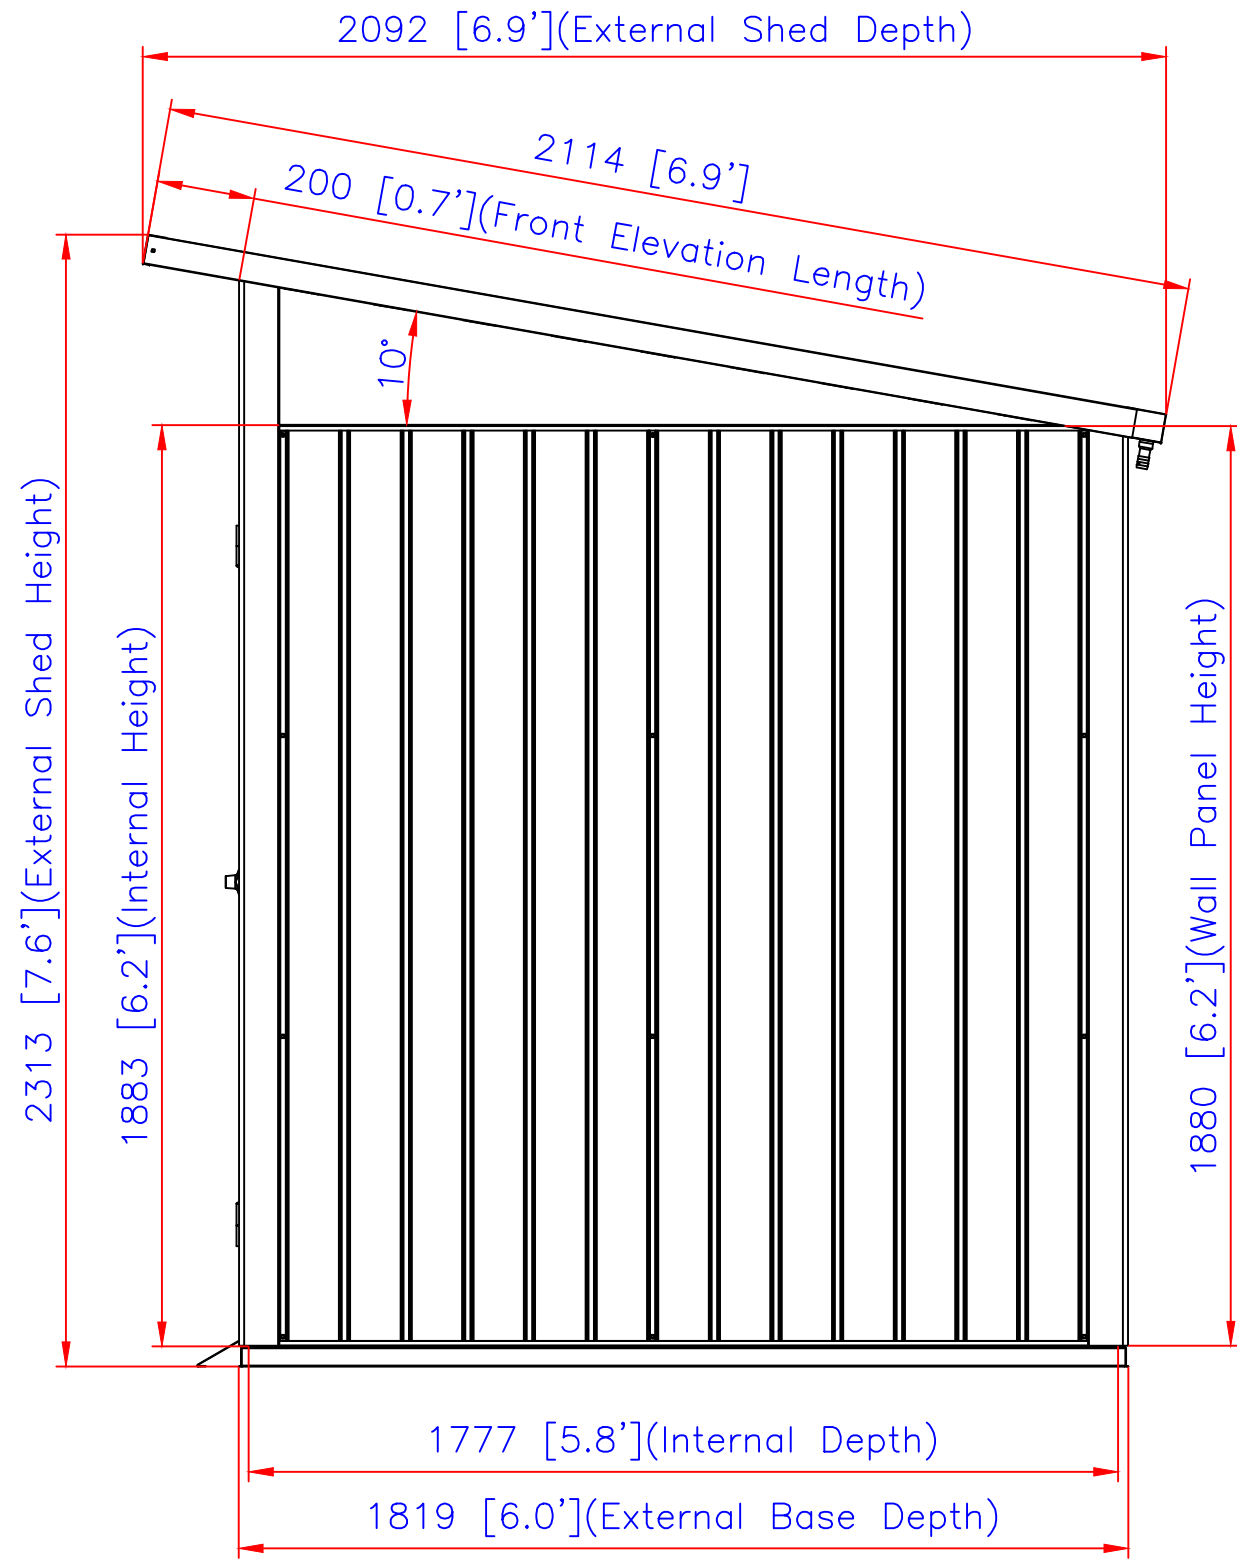

8' x 6' Palladium Shed

Side View

Elevation