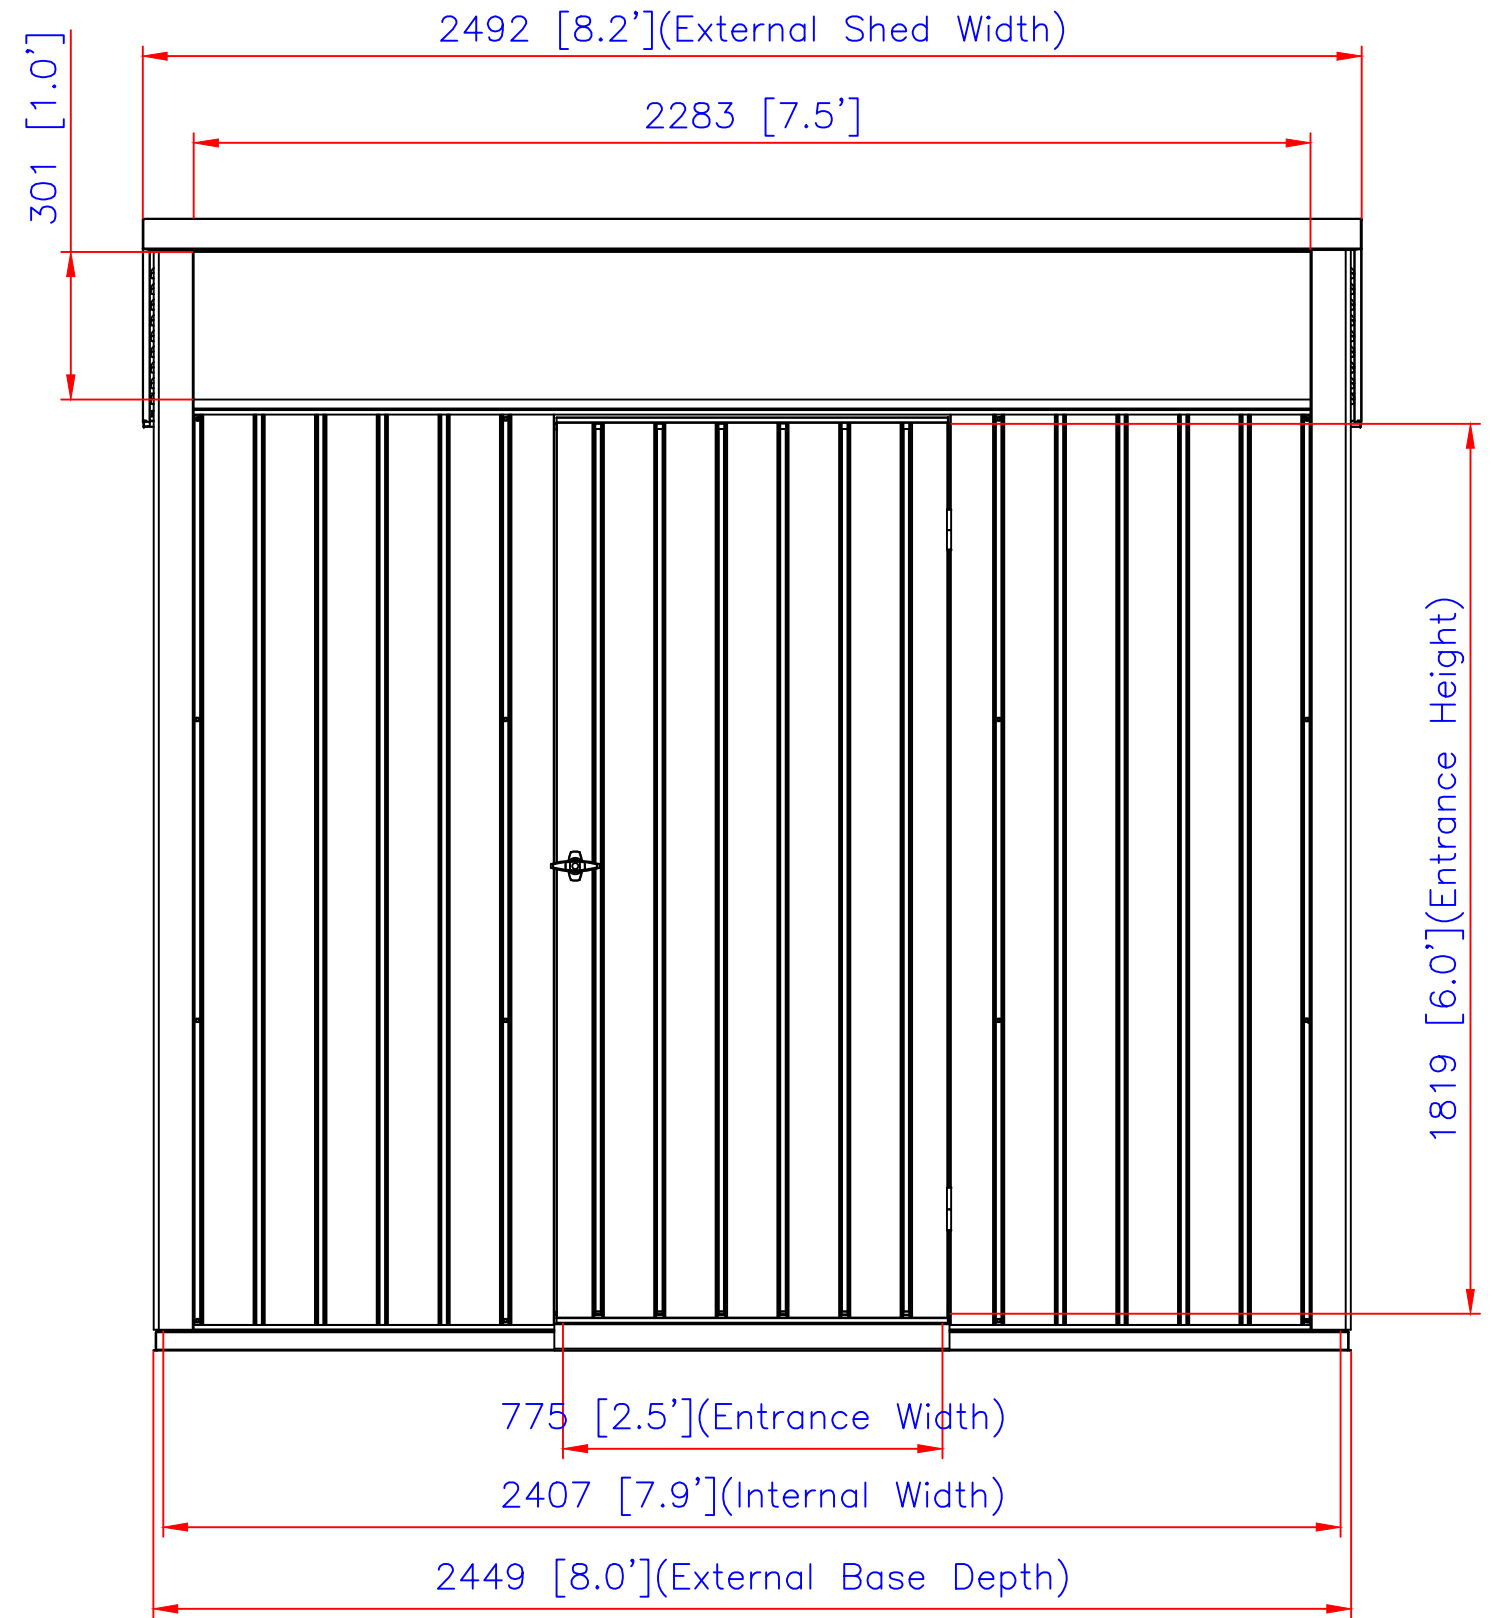

8' x 6' Palladium Shed

Side View

Elevation