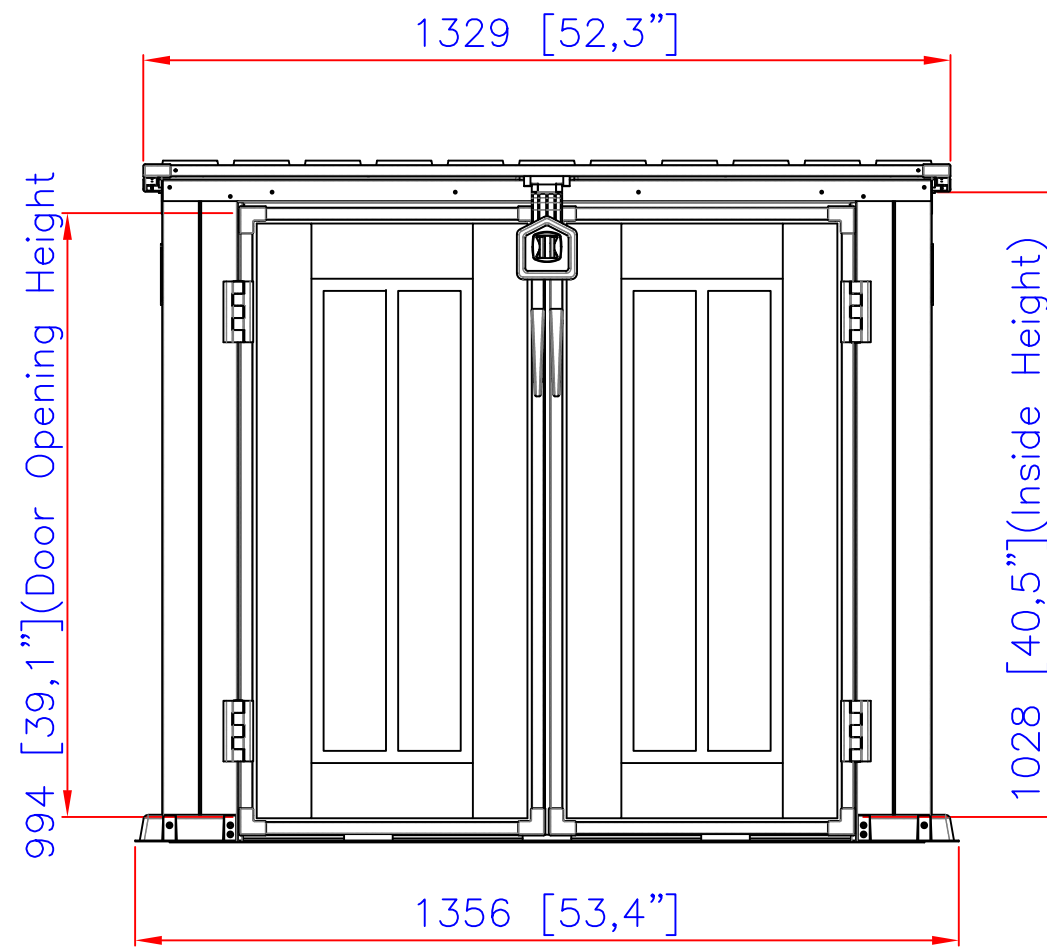

Side View

Elevation

Top Lid Opened Side View

Plan

Vinyl Garbage Shed 800L