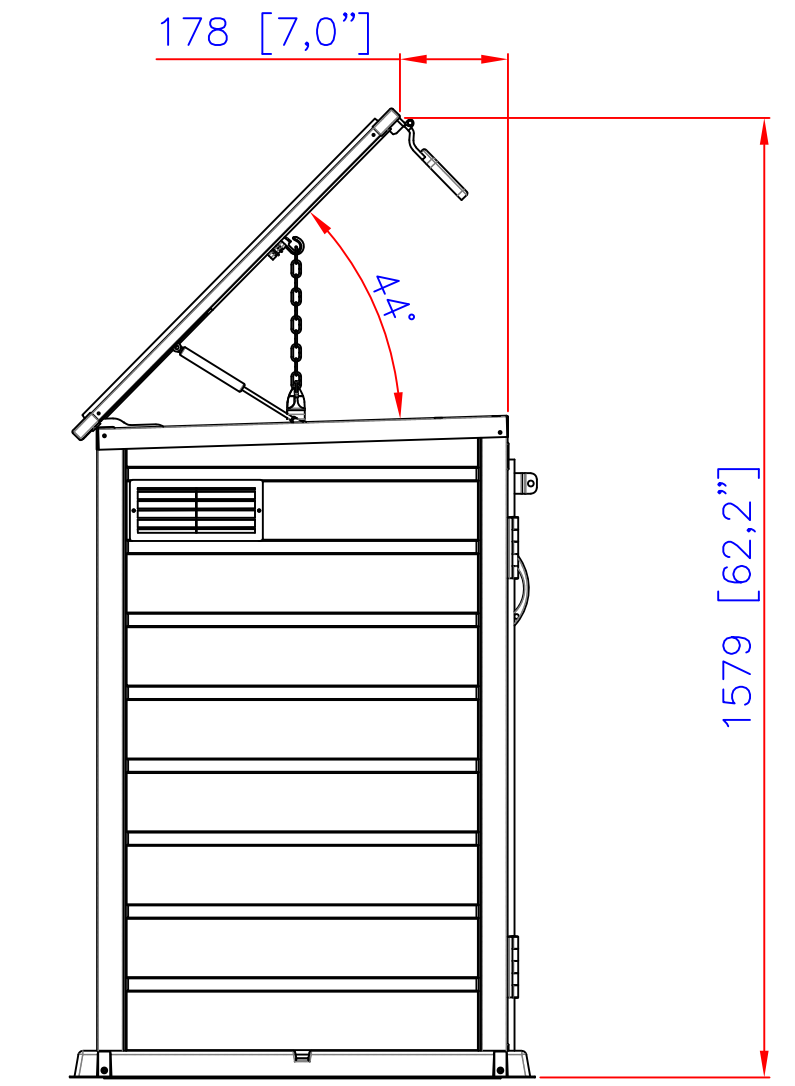

Side View

Elevation

Top Lid Opened Side View

Plan

Vinyl Garbage Shed 800L