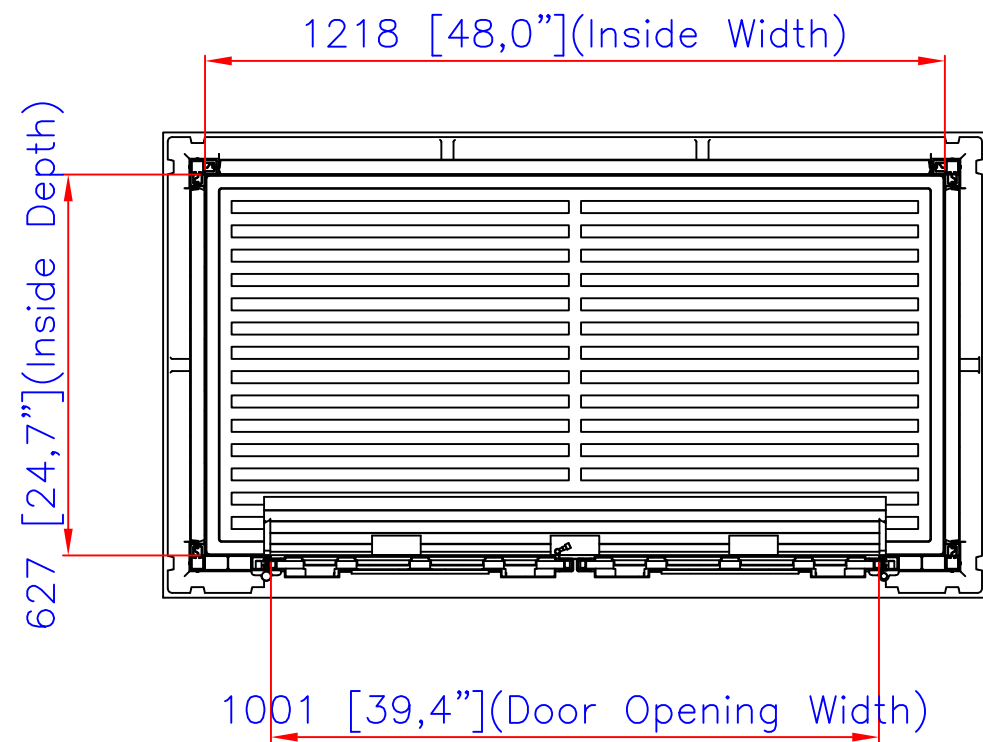

Side View

Elevation

Top Lid Opened Side View

Plan

Vinyl Garbage Shed 800L